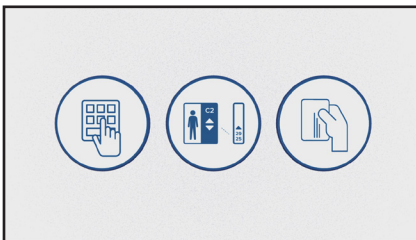

Toronto Dominion Centre Destination Dispatch Internal

TORONTO
DOMINION
CENTRE

A **CP** PROPERTY

Our elevator dispatch system combines security with convenience and comfort,

and it's as simple as TOUCH, TRAVEL And TAP.

To begin, TOUCH your destination floor on screen.
Quick tip: Be sure everyone in your party touches their floor, to prevent overcrowding

Then, TRAVEL to your assigned elevator.
The dispatch system will select the elevator that will get you where you're going as swiftly as possible.

Travelling to a secure floor? Visiting after-hours?
Just tap your pass card in the elevator, to get moving.

Every individual will need to tap their passcard, to keep each floor safe and secure.

Toronto Dominion Centre Destination Dispatch Internal