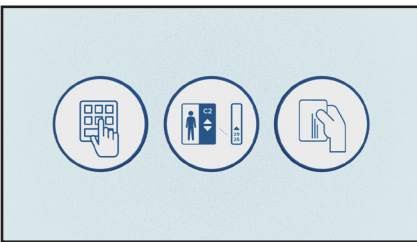

To begin, TOUCH your destination floor on screen.
Quick tip: Be sure everyone in your party touches their floor, to prevent overcrowding

Then, TRAVEL to your assigned elevator.
The dispatch system will select the elevator that will get you where you're going as swiftly as possible.

Travelling to a secure floor? Visiting after-hours?
Just tap your pass card in the elevator, to get moving.

Every individual will need to tap their passcard, to keep each floor safe and secure.

Toronto Dominion Centre Destination Dispatch Internal

TORONTO
DOMINION
CENTRE

A **CP** PROPERTY

Have your card ready to tap!
If you don't tap before the doors start to close, You'll need to press the doors-open button and select your floor again.

So remember:
TOUCH your destination floor
TRAVEL to your elevator
And TAP to get moving