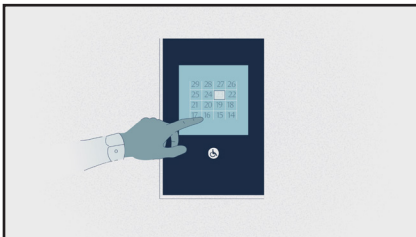

Toronto Dominion Centre Destination Dispatch Internal

TORONTO
DOMINION
CENTRE

A **CP** PROPERTY

Our elevator dispatch system combines security with convenience and comfort,

and it's as simple as TOUCH, TRAVEL And TAP.

To begin, TOUCH your destination floor on screen.
Quick tip: Be sure everyone in your party touches their floor, to prevent overcrowding

Then, TRAVEL to your assigned elevator.
The dispatch system will select the elevator that will get you where you're going as swiftly as possible.

Travelling to a secure floor? Visiting after-hours?
Just tap your pass card in the elevator, to get moving.

Every individual will need to tap their passcard, to keep each floor safe and secure.

Toronto Dominion Centre Destination Dispatch Internal